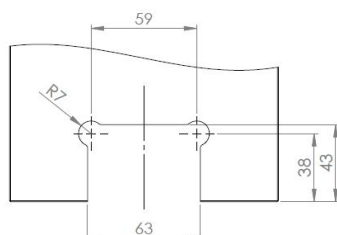

PRODUCT SHEET

Description:

Shower Hinge "Rio", Wall/Glass, Black Finish, Offset Back Pl, 8-10mm Glass Thickness, W/15 DG Angle Adjustment Function, & 25DG Return Function, Brass Material, Hidden Screws., Black Fiber Gaskets: 2 x 1mm & 2 x 2mm Thickness., Load Capacity Pr. Pair: 45kg

Item number:

15.23.883-4

Units	Box	Carton	HS Code	Barcode
Pcs.	1	20	8302100090	
				5704866501217

SISO A/S

Mileparken 11
DK-2740 Skovlunde
Denmark
VAT: 24786013

Phone +45 45 830 900

www.siso.dk
siso@siso.dk

Danske Bank
Nytorv Branch
Copenhagen
SWIFT: DABADKKK

Account no.
4180 3112 112936
IBAN Account
DK7230003112112936